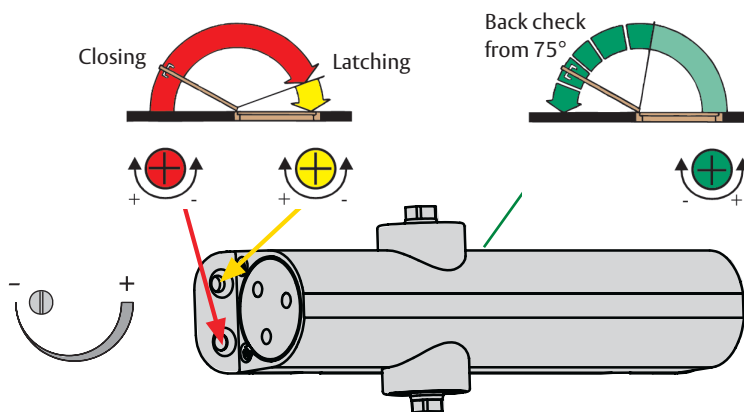

ASSA D15

Door Closer

Adjusting latching and closing speed and back check

ASSA®

ASSA ABLOY

ASSA ABLOY, the global leader in door opening solutions, dedicated to satisfying end-user needs for security, safety and convenience.

ASSA AB
P.O. Box 371
SE-631 05 Eskilstuna
Sweden

phone +46 (0)16 17 70 00
fax +46 (0)16 17 70 49

Customer support:
phone intl. +46 (0)16 17 71 00
phone nat. 0771-640 640
fax +46 (0)16 17 73 72
e-mail: helpdesk@assa.se

www.assa.se